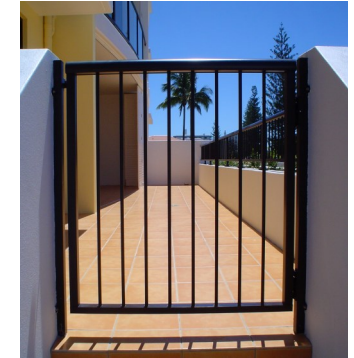

*Many styles
to choose
from.....*